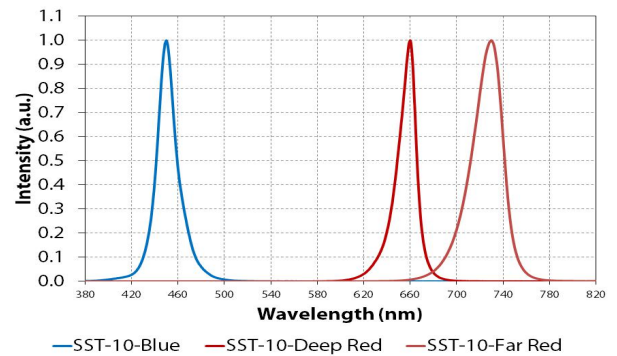

SST-10 Spectrums