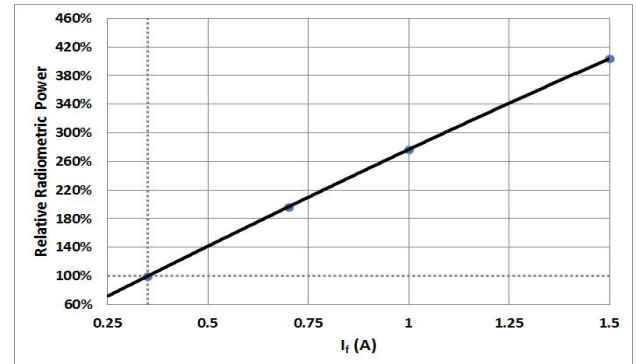

Offered with either a 130-degree lens or a 90-degree lens for those applications in which focused light is required.

Features

- High power density and uniform emission
- 3.5mmx3.5mm package
- Industry Best Wall-Plug Efficiency
- Low Thermal Resistance Package
- 130° / 90° viewing angle at 50% Iv

Applications

- Horticulture / Growlights
- Accent and effect lighting
- Architectural / Stage lighting
- Medical / Life Sciences

SST-10 Blue Flux vs. Current

SST-10 Deep Red Flux vs. Current

SST-10 Far Red Flux vs. Current