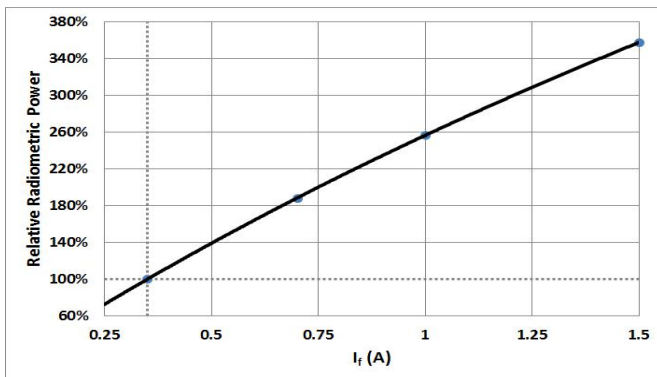

SST-10 Blue Flux vs. Current