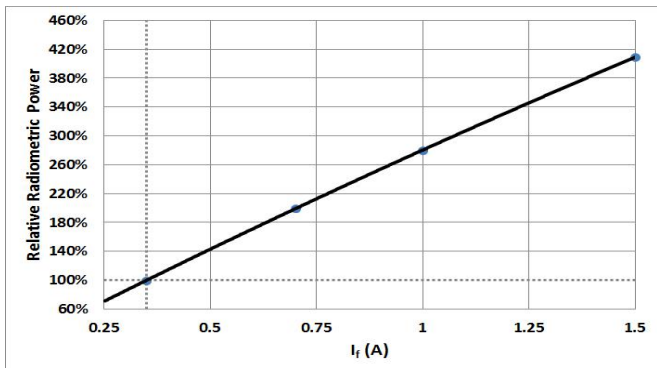

Offered with either a 130-degree lens or a 90-degree lens for those applications in which focused light is required.

Features

- High power density and uniform emission
- 3.5mmx3.5mm package
- Industry Best Wall-Plug Efficiency
- Low Thermal Resistance Package
- 130° / 90° viewing angle at 50% Iv

Applications

- Horticulture / Growlights
- Accent and effect lighting
- Architectural / Stage lighting
- Medical / Life Sciences

SST-10 Blue Flux vs. Current

SST-10 Deep Red Flux vs. Current

SST-10 Far Red Flux vs. Current