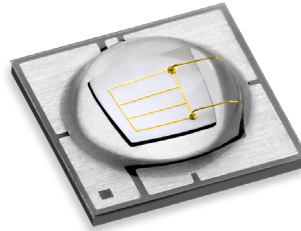

For further information

<http://www.luminus.com/products/horticulture>

<http://www.luminus.com/wheretobuy>

Luminus Devices, Inc.

US Headquarters

1145 Sonora Ct.
Sunnyvale, CA 94086,
USA

Tel: +1 (408) 708-7000

Fax: +1 (408) 245-2546

sales@luminus.com

www.luminus.com

US East Coast Office

175 New Boston Street
Woburn, MA 01801,
USA

Tel: +1 (978) 528-8000

Fax: +1 (978) 528-8001

sales@luminus.com

www.luminus.com

Luminus China

4FE, No. 1725, Lvling Rd.,
Xiamen, Fujian
361009, P.R. China

Tel: +86-13606901640

chinasales@luminus.com

asiamarket@luminus.com

朗明納斯光電(廈門)有限公司

中國福建省廈門市

呂嶺路1725號四樓