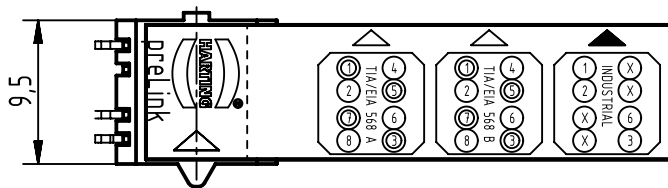

E

F

Plastic,
white

	All Dimensions in mm Original Size DIN A4	Scale 2:1		Free size tol.		Ref.	
						Sub.	
	All rights reserved Department EC PD - DE	Created by DRAGHICI	Inspected by WELLMANN	Standardisation HOFFMANN	Date 2013-09-12	State Final Release	
		Title preLink Terminal mod AWG26/27 white 1=10					Doc-Key / ECM-Nr. 100195283/UGD/004/A 500000066287
HARTING Electronics GmbH D-32339 Espelkamp		Type TB	Number 20820000003			Rev. A	Page 1/1